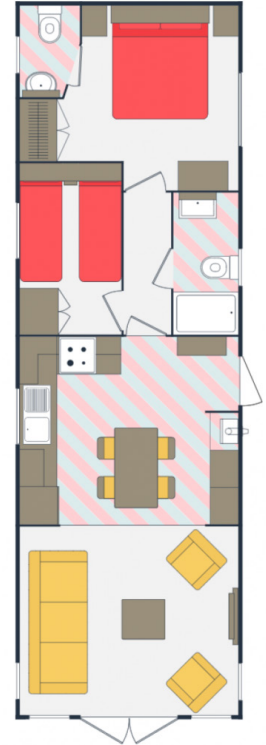

SUNSEEKER SPIRIT COUNTRY HOLIDAY HOME

39ft x 12ft, 2 bedrooms, 2024 model

£89,995

Available to use 11 months of the year.

The Spirit by Sunseeker Holiday Homes offers a perfect combination of space and luxury. The Spirit is a strong contender for those who love modern living. A modern yet luxurious model, perfect for couples or families who enjoy the finer things in life with everything on hand to make life easy and practical.

As with all Sunseeker Holiday Homes, the Spirit comes standard with Double Glazing and Central Heating. This model also comes with french doors, integrated dishwasher, integrated washer / dryer.