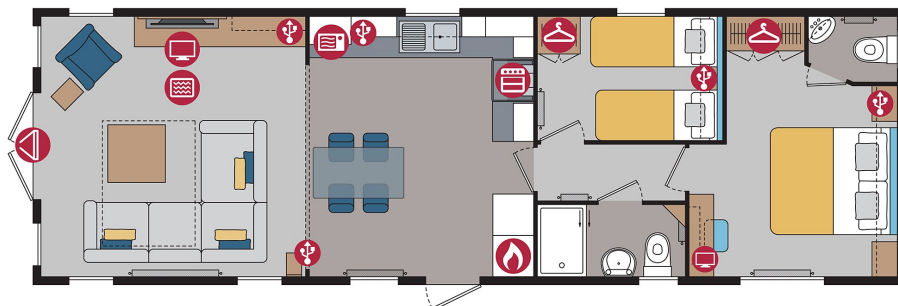

Pemberton Marlow Lodge

40ft x 13ft, 2 bed, 6 Berth

WAS ~~£95,000~~ NOW £89,995

**MEGA
SALE**

The Marlow is bright and modern with some new features to look out for. Those seeking an open plan layout with a difference need look no further. A contemporary L shaped sofa with contrast chair and a glass top dining table with smart upholstered dining chairs complete the look. Double glazed, central heating, washing machine, microwave, dishwasher, countryside views with lake.