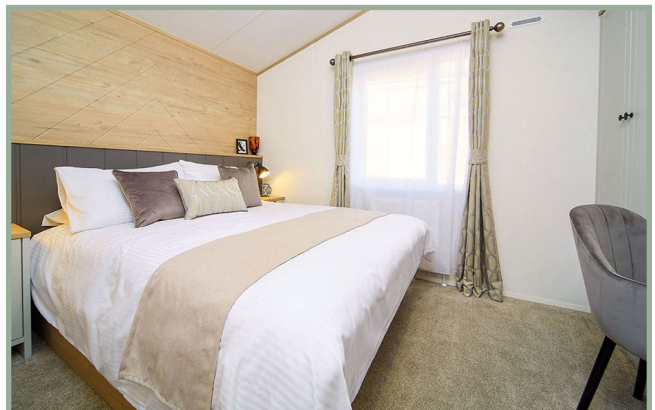

STONHAM
BARNs PARK

PLOT TBC - NEW 2023 MODEL

Atlas Sherwood Lodge

41ft x 13ft, 2 bedrooms, 6 Berth

WAS ~~£119,995~~ NOW £89,995

**MEGA
SALE**

The Sherwood Lodge features a modern cool interior where creating the maximum space to enjoy a vacation lifestyle has been the priority. Elegance and convenience work hand in hand – in the bedrooms, bathrooms and open plan living with large lounging area, fully equipped kitchen and room to dine and entertain in style.