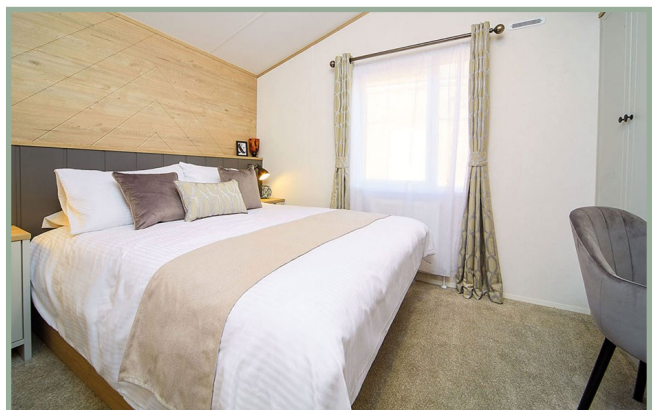

STONHAM
BARNs PARK

PLOT TBC - NEW 2023 MODEL

Atlas Sherwood Lodge

41ft x 13ft, 2 bedrooms, 6 Berth

WAS ~~£119,995~~ NOW £89,995

**MEGA
SALE**

The Sherwood Lodge features a modern cool interior where creating the maximum space to enjoy a vacation lifestyle has been the priority. Elegance and convenience work hand in hand – in the bedrooms, bathrooms and open plan living with large lounging area, fully equipped kitchen and room to dine and entertain in style.