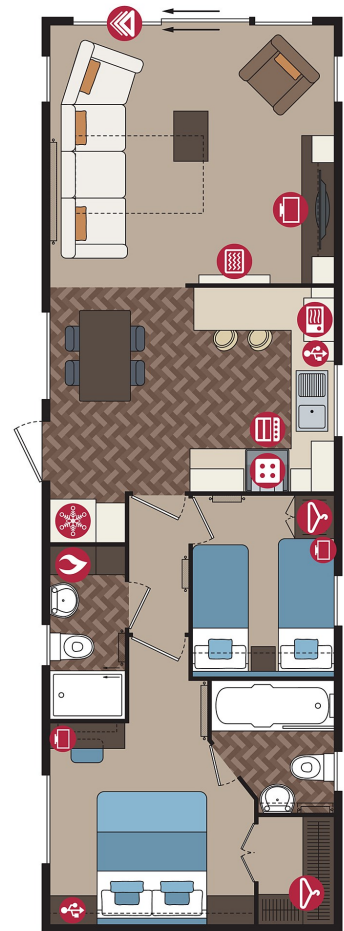

01354
610257

info@piscescountrypark.co.uk
www.piscescountrypark.co.uk

LODGE - PLOT 61

PEMBERTON RIVINGTON LODGE

42ft x 14ft, 2 Bed, 6 Berth

WAS £119,995 NOW £99,995

Price includes 1 FREE gas bottle

**MEGA
SALE**

The Rivington has a 'boutique hotel' styling throughout with sumptuous fabrics and bold accents. Owners love the lounge console unit and the en-suite bath to the master bedroom has made an absolute splash! The large patio door to the front elevation gives uninterrupted lakeside views from the comfort of your lounge, perfect for watching those sunrises and sunsets!