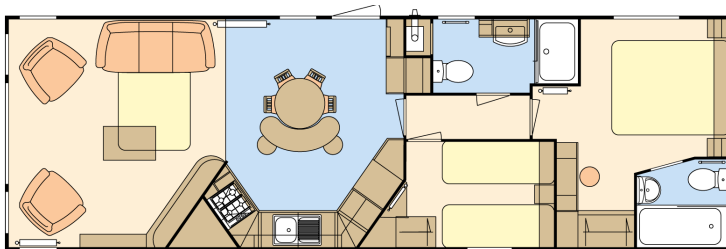

Atlas Status 3 Static

38ft x 12ft, 2 bed, 6 Berth

£61,995 ono

**MEGA
SALE**

The 2022 model of the ever popular Status is a stand out model within the Atlas range.

The well designed kitchen breakfast bar is the perfect way to utilise your space, making it the ideal place to eat, entertain and socialise with friends and family.

Comes with washing machine, dishwasher, lift up bed, double glazing, central heating, tv points, sofa bed and decking.

Price includes 2024 GROUND RENT